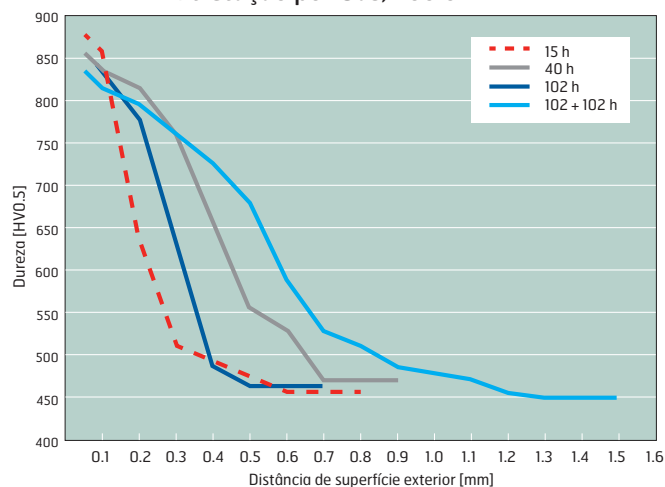

Nitretação por Gás, Toolox 44