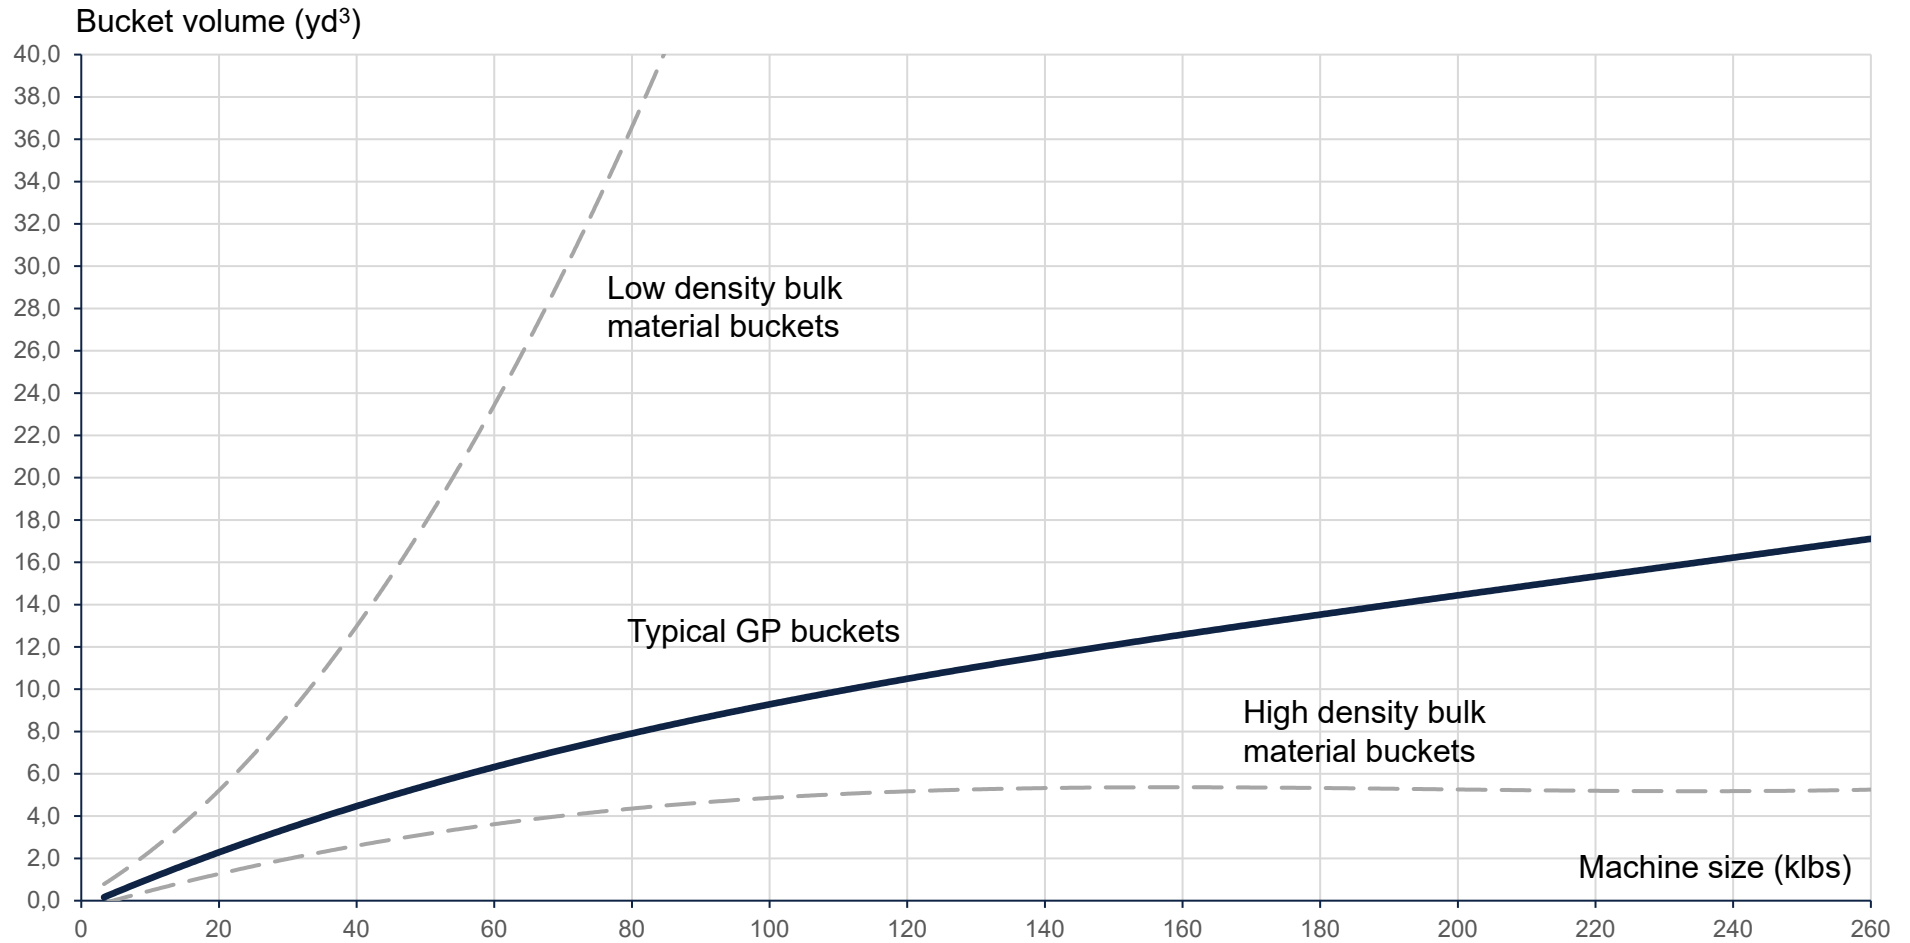

# Loader bucket sizes (imperial)

	Comp	Small Loaders				Medium Loaders			Large Loaders			
Class*	WL006	WL008	WL012	WL015	WL020	WL025	WL035	WL040	WL050	WL060	WL080	WL100
klbs (imperial)	9-15	15-22	22-31	31-40	40-51	51-64	64-84	84-100	100-120	120-145	145-200	200-260

The machine size classes are based on the machine operating weight. Please consult the excavator producers for the latest information. Version 230413. © Copyright by SSAB 2000-2023.